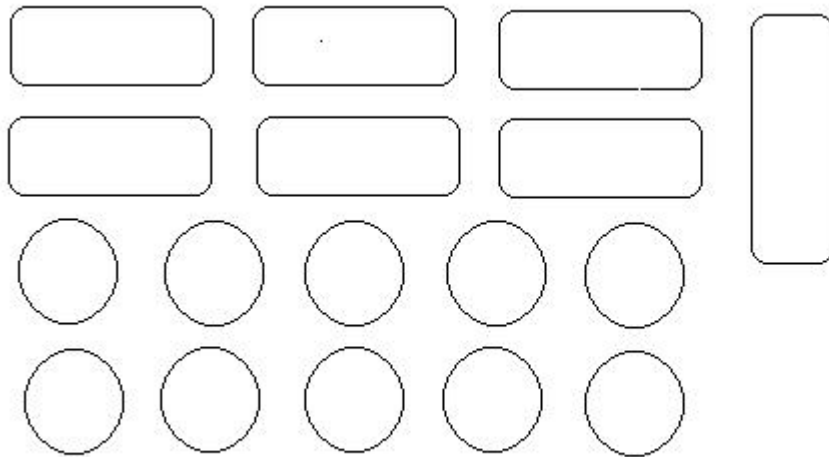

Tables distribution

- 10 round tables for 8 people (1.30 m)
- 6 oval tables for 12 people (2.10 m x 1.00 m)
- 1 rectangular table for 16 people (3.60m x 1.10m)
- 150 white chairs « Napoleon » style